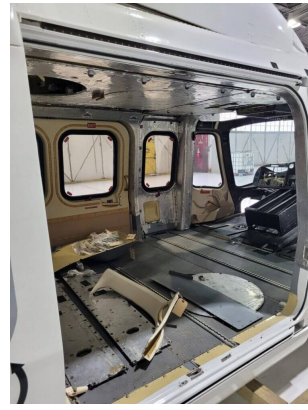

Disclaimer

This item is just the bare fuselage of a AW139 helicopter.

The descriptions and/or specifications provided are for introductory information only and do not imply any warranties or representations. The Purchaser is responsible for verification of specifications upon inspection. The Helicopter is offered subject to prior sale, lease or withdrawal from the market without prior notice.

For inquires you can reach the seller at:

Email Address: marcel.bergeman@nearearth.aero | Phone Number: [4127352442](tel:4127352442)

Listing Provided By [HeliTrader.com](https://helitrader.com) | <https://helitrader.com/for-sale/helicopters/leonardo/aw139/leonardo-aw139-66/>