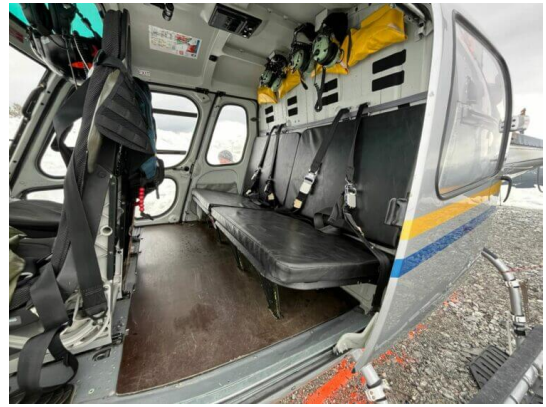

## Description

Notes/Highlights: RH side electric and de-iced external mirror (Fixed & Removable parts) Cargo swing (1400kg) with Onboard Cargo Hook (Fixed & Removable parts) Capabilities for extended cargo swing DART D350-578 Bearpaws DART D350-727 Wear plate Kits DART D350-567 Vertical Reference Window DART D350-607-5xx Heli Utility Basket Aircraft is offered subject to verification upon inspection and withdrawal from the market or prior sale. Images are for illustration purposes only and may not be an exact representation of the actual aircraft.

## Equipment

Pilot and copilot high-back energy-absorbing seats

Two-position rear bench-seats, fold able separately, complete with cushions, safety belts and shoulder harnesses

Pilot and copilot jettisonable doors each fitted with a sliding window: - RH large front door - LH front door

RH side electric and de-iced external mirror (Fixed & Removable parts)

Cargo swing (1400kg) with Onboard Cargo Hook (Fixed & Removable parts)

Capabilities for extended cargo swing

LH Fixed landing light

Technisonic TFM138B FM Radio