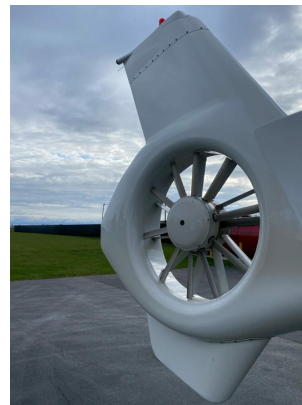

Email Address: direction@helistore.ca | Phone Number: +1 5149235486

Description

Exterior Base Color: White Exterior Trim: Black
Interior Color & Fabric: Beige ADDITIONAL
EQUIPMENT Dart bear paws Cabin fire
extinguisher Rotor brake system Bose headset
Adapter (7 pins plugs) Search and landing light
450 Watt Strobe lights (both sides of fuselage)
Settling protectors (AIRBUS) detachable portion
Settling protectors (AIRBUS) fixed portion
Concorde lead/ Acid battery PN: RG380-E44
External cargo hook (Fixed Provisions) Cargo
mirror assy (Fixed Provisions) Dual controls
covers Dual controls Windshield wiper L/R
(AIRBUS)